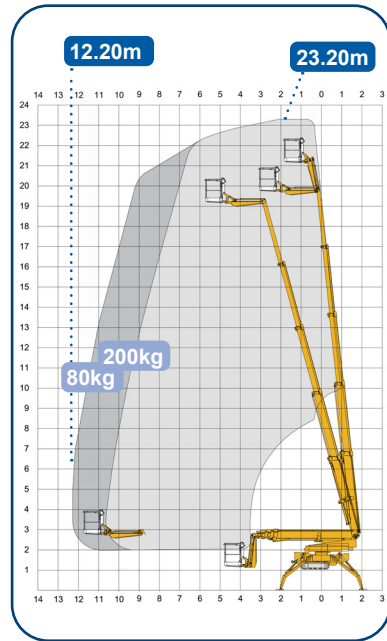

1.38m/
0.89m

4.84m/
3.67m

1.25x
0.80m

Max
200kg

Max
40%

Max
35%

Max
35%

4200kg

4.59m/
3.72m

1.25x
0.80m

Max
200kg

Max
40%

Max
25%

Max
35%

3150kg

B:0.45km/h
D:1.45km/h

Battery only version available

* = Option

Telescopic

2600 R

7.31m/
6.56m

1.99m

1.10m

*
1.10m/
1.50m

4.59m/
3.72m

1.25x
0.80m

Max
200kg

Max
40%

Max
25%

Max
35%

3625kg

B:0.45km/h
D:1.45km/h