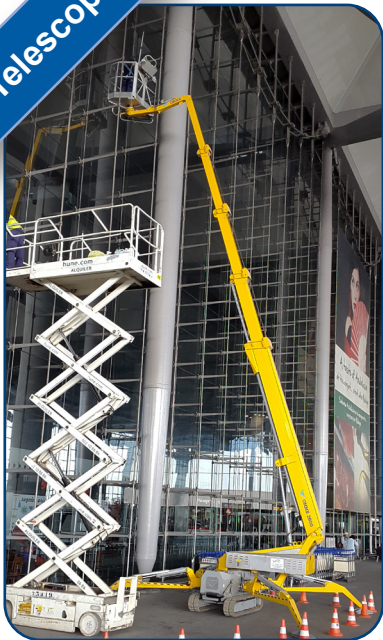

4.59m/
3.72m

1.25x
0.80m

Max
200kg

Max
40%

Max
25%

Max
35%

3150kg

B:0.45km/h
D:1.45km/h

Battery only version available

* = Option

Telescopic

2600 R

7.31m/
6.56m

1.99m

1.10m

*
1.10m/
1.50m