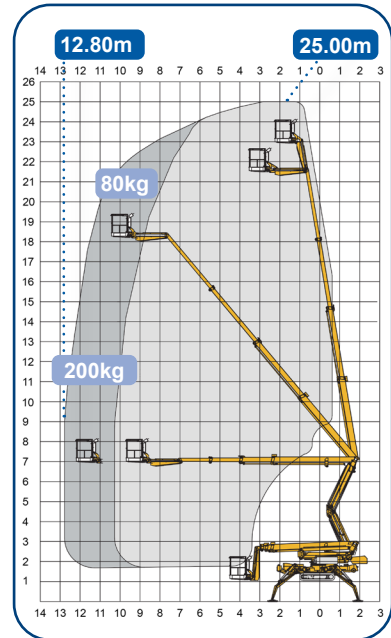

OMMELIFT

Crawler Lifts

Telescopic Boom Platform

Articulated Boom Platform

Articulated

25.00 RXJ

6.91m/
6.16m

1.99m

1.38m/
0.89m

4.84m/
3.67m

1.25x
0.80m

Max
200kg

Max
40%

Max
35%

Max
35%

4200kg

B:0.45km/h
D:1.65km/h

Battery only version available

* = Option

Articulated

2750 RXJ

7.34m/
6.59m

2.19m

1.10m/
1.50m

4.59m/
3.72

1.25x
0.80m

Max
250kg

Max
30%

Max
35%

Max
35%

5180kg

B:1.45km/h
D:2.30k