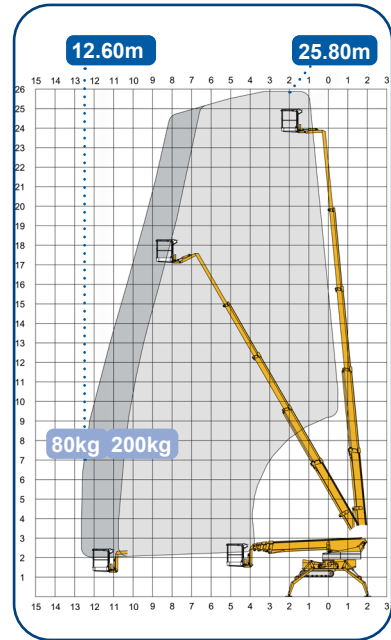

1.38m/
0.89m

4.84m/
3.67m

1.25x
0.80m

Max
200kg

Max
40%

Max
35%

Max
35%

4200kg

Battery only version available

* = Option

Telescopic

2600 R

7.31m/
6.56m

1.99m

1.10m

*
1.10m/
1.50m

4.59m/
3.72m

1.25x
0.80m

Max
200kg

Max
40%

Max
25%

Max
35%

3625kg

B:0.45km/h
D:1.45km/h

Battery only version available

* = Option

Telescopic

2750 RJ

7.50m/
6.75m

1.99m

1.10m

*
1.10m/
1.50m