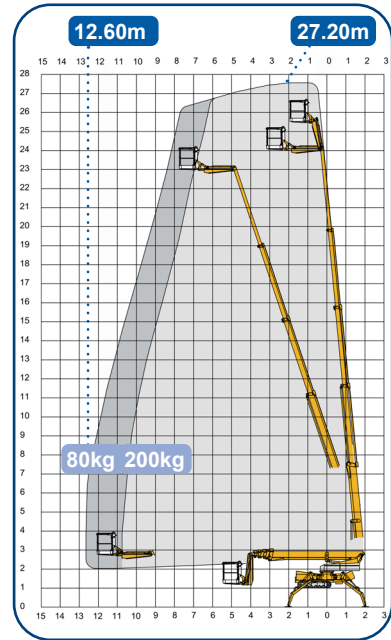

1.38m/
0.89m

4.84m/
3.67m

1.25x
0.80m

Max
200kg

Max
40%

Max
35%

Max
35%

4200kg

Battery only version available

* = Option

Telescopic

2750 RJ

7.50m/
6.75m

1.99m

1.10m

*
1.10m/
1.50m

4.59m/
3.72m

1.25x
0.80m

Max
200kg

Max
40%

Max
25%

Max
35%

3725kg

B:0.45km/h
D:1.45km/h

Battery only version available

* = Option

Telescopic

3000 R

8.10m/
7.35m

1.99m

1.10m

*
1.10m/
1.50m