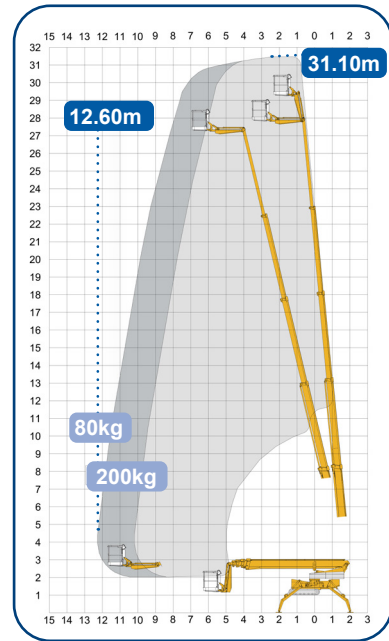

1.38m/
0.89m

4.84m/
3.67m

1.25x
0.80m

Max
200kg

Max
40%

Max
35%

Max
35%

4200kg

Battery only version available

* = Option

Telescopic

3150 RJ

8.29m/
7.54m

1.99m

1.10m

*
1.10m/
1.50m

4.59m/
3.72m

1.25x
0.80m

Max
200kg

Max
40%

Max
25%

Max
35%

4000kg

B:0.45km/h
D:1.45km/h

Battery only version available

* = Option

Telescopic

3710 RJ

8.04m/
7.44m

1.99m

1.10m/
1.50m

4.78m/
3.86m