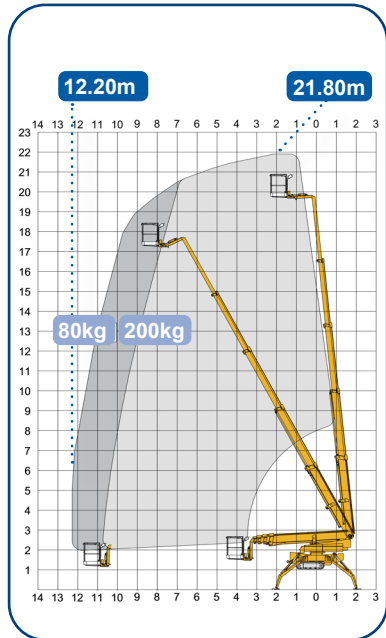

1.38m/
0.89m

4.84m/
3.67m

1.25x
0.80m

Max
200kg

Max
40%

Max
35%

Max
35%

4200kg

4.59m/
3.72

1.25x
0.80m

Max
250kg

Max
30%

Max
35%

Max
35%

5180kg

B:1.45km/h
D:2.30k

4.59m/
3.72m

1.25x
0.80m

Max
200kg

Max
40%

Max
25%

Max
35%

3050kg

B:0.45km/h
D:1.45km/h

4.59m/
3.72m

1.25x
0.80m

Max
200kg

Max
40%

Max
25%

Max
35%

3150kg

B:0.45km/h
D:1.45km/h