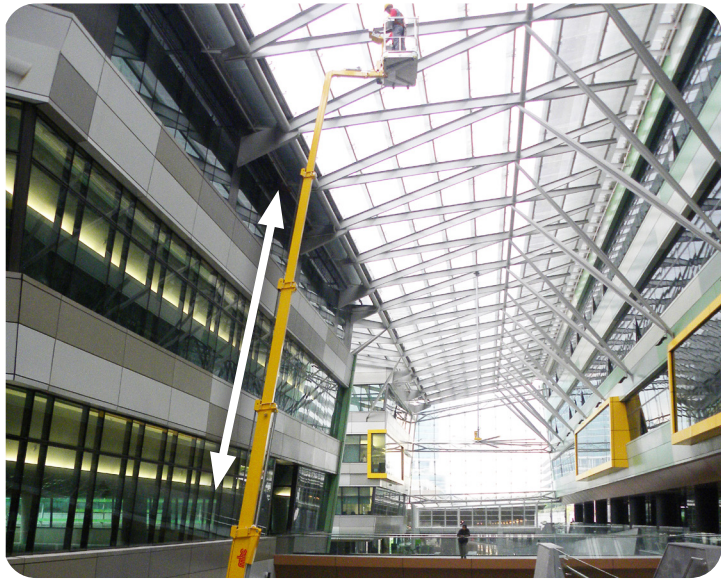

OMMELIFT

Crawler Lifts

Telescopic Boom Platform

Articulated Boom Platform

Articulated

25.00 RXJ

6.91m/
6.16m

1.99m