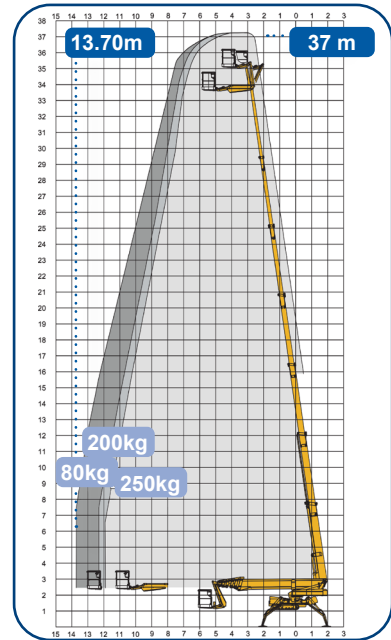

1.38m/
0.89m

4.84m/
3.67m

1.25x
0.80m

Max
200kg

Max
40%

Max
35%

Max
35%

4200kg

4.59m/
3.72m

1.25x
0.80m

Max
200kg

Max
40%

Max
25%

Max
35%

4000kg

B:0.45km/h
D:1.45km/h

1.25x
0.80m

Max
250kg

Max
30%

Max
35%

Max
35%

5700kg

B:1.45km/h
D:2.30km/h

Battery only version available

* = Option

Telescopic

4200 RJ

8.93m/
8.33m

1.99m

1.35m/
1.75m

5.33m/
4.53m

1.25x
0.80m