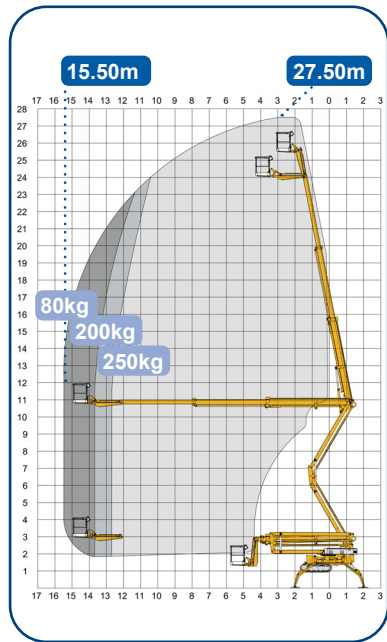

1.38m/
0.89m

4.84m/
3.67m

1.25x
0.80m

Max
200kg

Max
40%

Max
35%

Max
35%

4200kg

4.59m/
3.72

1.25x
0.80m

Max
250kg

Max
30%

Max
35%

Max
35%

5180kg

B:1.45km/h
D:2.30k

Battery only version available

* = Option

Telescopic

2200 R

6.44m/
5.69m

1.99m

1.10m

*
1.10m/
1.50m

4.59m/
3.72m

1.25x
0.80m

Max
200kg

Max
40%

Max
25%

Max
35%

3050kg

B:0.45km/h
D:1.45km/h