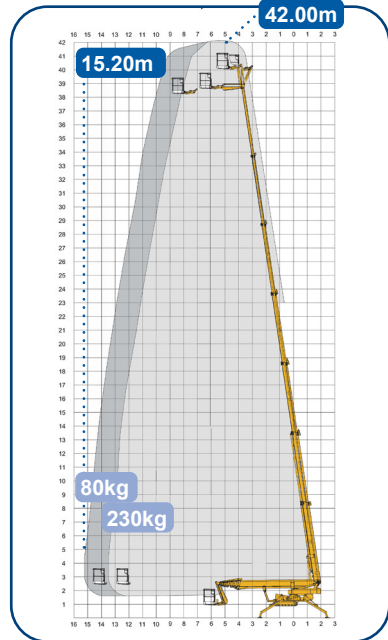

1.38m/
0.89m

4.84m/
3.67m

1.25x
0.80m

Max
200kg

Max
40%

Max
35%

Max
35%

4200kg

* = Option

Telescopic

4200 RJ

8.93m/
8.33m

1.99m

1.35m/
1.75m

5.33m/
4.53m

1.25x
0.80m

Max
230kg

Max
27%

Max
27%

Max
30%

6900kg

B:1.45km/h
D:2.30km/h

Battery only version available

* = Option

Insulated

2650 iRX - 46kV

10.24m

2.42m

1.10m/
1.50m

4.59m/
3.72m

0.80x
0.65m

Max
136kg