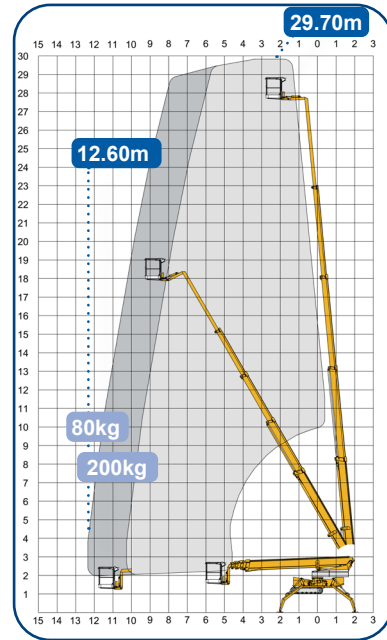

1.38m/
0.89m

4.84m/
3.67m

1.25x
0.80m

Max
200kg

Max
40%

Max
35%

Max
35%

4200kg

4.59m/
3.72m

1.25x
0.80m

Max
200kg

Max
40%

Max
25%

Max
35%

3725kg

B:0.45km/h
D:1.45km/h

4.59m/
3.72m

1.25x
0.80m

Max
200kg

Max
40%

Max
25%

Max
35%

3900kg

B:0.45km/h
D:1.45km/h

Battery only version available

* = Option

Telescopic

3150 RJ

8.29m/
7.54m

1.99m

1.10m

*
1.10m/
1.50m