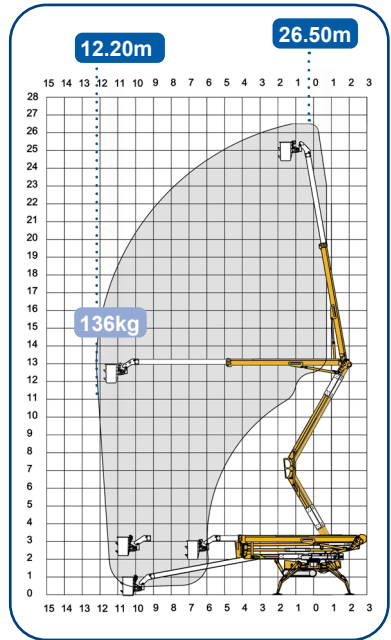

1.38m/
0.89m

4.84m/
3.67m

1.25x
0.80m

Max
200kg

Max
40%

Max
35%

Max
35%

4200kg

4.59m/
3.72m

1.25x
0.80m

Max
200kg

Max
40%

Max
25%

Max
35%

4000kg

B:0.45km/h
D:1.45km/h

Insulated

2650 iRX - 46kV

10.24m

2.42m

1.10m/
1.50m

4.59m/
3.72m

0.80x
0.65m

Max
136kg

Max
40%

Max
35%

Max
35%

6075kg

B:1.45km/h
D:2.30km/h

Battery only version available

* = Option

Subject to change without notice. Data, dimensions and features are indicative and not binding