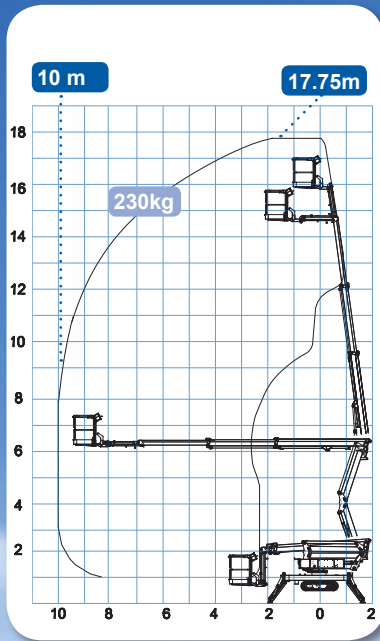

5.55m/
4.85m

1.99m

0.77m

*
0.79m/
1.18m

3.25m/
3.75m

1.40x
0.70x
1.10m

Max
230kg

Max
21%

Max
25%

Max
30%

2860kg

B: 0.45km/h
D: 1.45km/h

* = Option

Articulated

18.40 RXJ

OMMELIFT

5.55m/
4.85m

1.99m

0.77m

*
0.79m/
1.18m

3.25m/
3.75m

1.40x
0.70x
1.10m

Max
200kg

Max
21%

6.50m/
5.85m

2.07m

1.10m

*
1.10m/
1.50m

4.60m/
3.75m

1.25x
0.80x
1.10m

Max
200kg

Max
40%