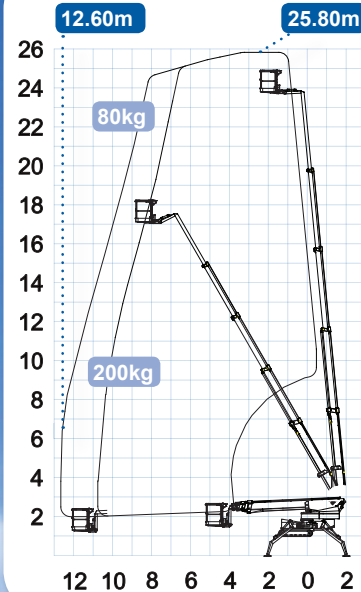

5.55m/
4.85m

1.99m

0.77m

*
0.79m/
1.18m

3.25m/
3.75m

1.40x
0.70x
1.10m

Max
230kg

Max
21%

7.31m/
6.45m

1.99m

1.10m

*
1.10m/
1.50m

4.60m/
3.75m

1.25x
0.80x
1.10m

Max
200kg

*
+1.40m

Max
40%

Max
25%

Max
35%

3625kg/
3725kg

B:0.45km/h
D:1.45km/h

* = Option

Telescopic

3000 R

OMMELIFT

8.10m/
7.25m

1.99m

1.10m

*
1.10m/
1.50m

4.60m/
3.75m

1.25x
0.80x
1.10m

Max
200kg