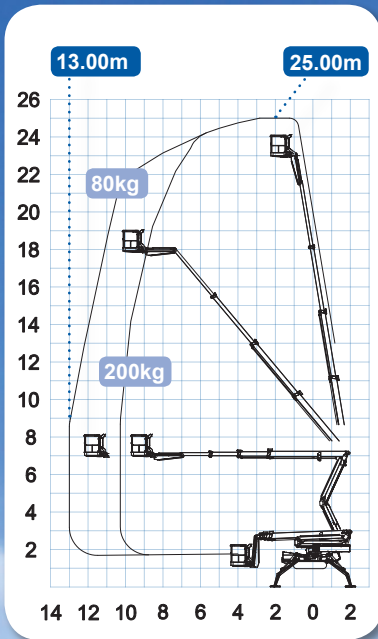

5.55m/
4.85m

1.99m

0.77m

*
0.79m/
1.18m

3.25m/
3.75m

1.40x
0.70x
1.10m

Max
200kg

Max
21%

6.50m/
5.85m

2.07m

1.10m

*
1.10m/
1.50m

4.60m/
3.75m

1.25x
0.80x
1.10m

Max
200kg

Max
40%

Max
25%

Max
35%

3975kg

B: 0.45km/h
D: 1.45km/h

* = Option

Articulated

2750 RXJ

OMMELIFT

7.50m/
6.75m

2.19m

1.10m/
1.50m

4.60m/
3.75m

1.25x
0.80x
1.10m

Max
250kg

Max
40%

Max
35%