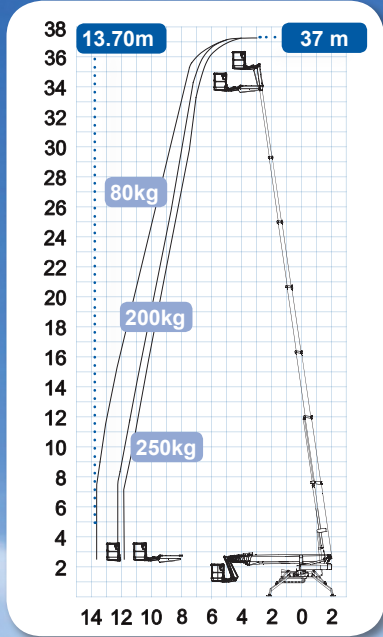

5.55m/
4.85m

1.99m

0.77m

*
0.79m/
1.18m

3.25m/
3.75m

1.40x
0.70x
1.10m

Max
230kg

Max
21%

3710 RJ

OMMELIFT

8.14m/
7.50m

1.99m

1.10m/
1.50m

4.78m/
3.86m

1.25x
0.80x
1.10m

Max
250kg

Max
30%

Max
35%

Max
35%

5700kg

B:1.45km/h
D:2.30km/h

* = Option

Telescopic

4200 RJ

OMMELIFT

8.93m/
8.30m

1.99m

1.35m/
1.75m

5.33m/
4.42m

1.25x
0.80x
1.10m

Max
230kg

Max
27%