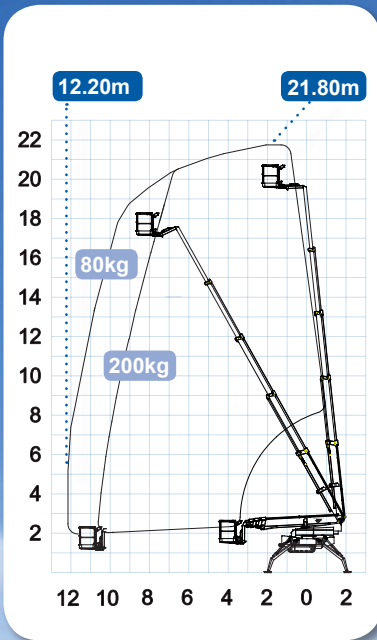

5.55m/
4.85m

1.99m

0.77m

*
0.79m/
1.18m

3.25m/
3.75m

1.40x
0.70x
1.10m

Max
230kg

Max
21%

1.99m

1.10m

*
1.10m/
1.50m

4.60m/
3.75m

1.25x
0.80x
1.10m

Max
200kg

*
+1.40m

Max
40%

Max
25%

Max
35%

3050kg/
3150kg

B:0.45km/h
D:1.45km/h

* = Option

Telescopic

2600 R

OMMELIFT

7.31m/
6.45m

1.99m

1.10m

*
1.10m/
1.50m

4.60m/
3.75m

1.25x
0.80x
1.10m

Max
200kg

*
+1.40m