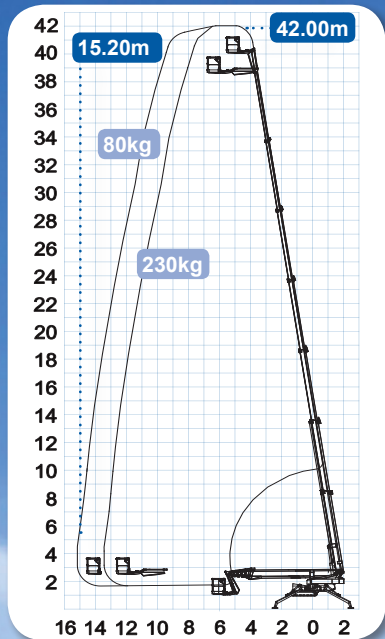

5.55m/
4.85m

1.99m

0.77m

*
0.79m/
1.18m

3.25m/
3.75m

1.40x
0.70x
1.10m

Max
230kg

Max
21%

Max
30%

Max
35%

Max
35%

5700kg

B:1.45km/h
D:2.30km/h

* = Option

Telescopic

4200 RJ

OMMELIFT

8.93m/
8.30m

1.99m

1.35m/
1.75m

5.33m/
4.42m

1.25x
0.80x
1.10m

Max
230kg

Max
27%

Max
27%

Max
30%

6900kg

B:1.45km/h
D:2.30km/h

* = Option

All specifications are as **guideline only**. For exact specifications see www.ommelift.com. Errors and omissions excepted.

CRAWLER 02/18

OMMELIFT