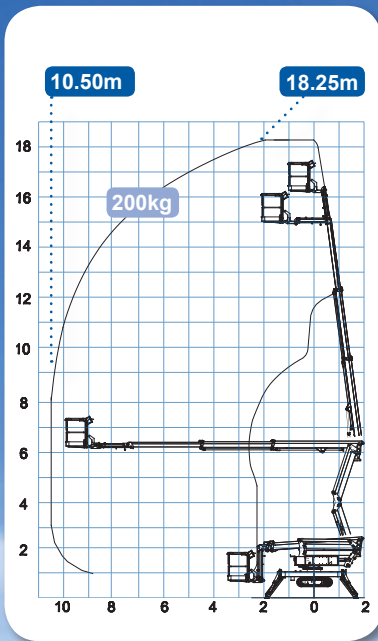

5.55m/
4.85m

1.99m

0.77m

*
0.79m/
1.18m

3.25m/
3.75m

1.40x
0.70x
1.10m

Max
230kg

Max
21%

5.55m/
4.85m

1.99m

0.77m

*
0.79m/
1.18m

3.25m/
3.75m

1.40x
0.70x
1.10m

Max
200kg

Max
21%

Max
25%

Max
30%

2860kg

B:0.45km/h
D:1.45km/h

* = Option

Articulated

2500 RXJ

OMMELIFT

6.50m/
5.85m

2.07m

1.10m

*
1.10m/
1.50m

4.60m/
3.75m

1.25x
0.80x
1.10m

Max
200kg

Max
40%