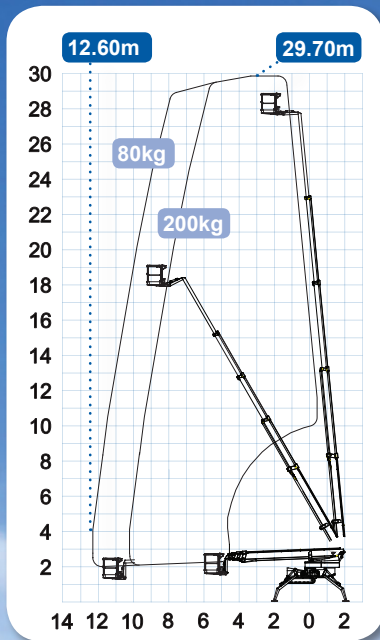

5.55m/
4.85m

1.99m

0.77m

*
0.79m/
1.18m

3.25m/
3.75m

1.40x
0.70x
1.10m

Max
230kg

Max
21%

OMMELIFT

8.10m/
7.25m

1.99m

1.10m

*
1.10m/
1.50m

4.60m/
3.75m

1.25x
0.80x
1.10m

Max
200kg

*
+1.40m

Max
40%

Max
25%

Max
35%

3900kg/
4000kg

B:0.45km/h
D:1.45km/h

* = Option

Telescopic

3710 RJ

OMMELIFT

8.14m/
7.50m

1.99m

1.10m/
1.50m

4.78m/
3.86m

1.25x
0.80x
1.10m

Max
250kg